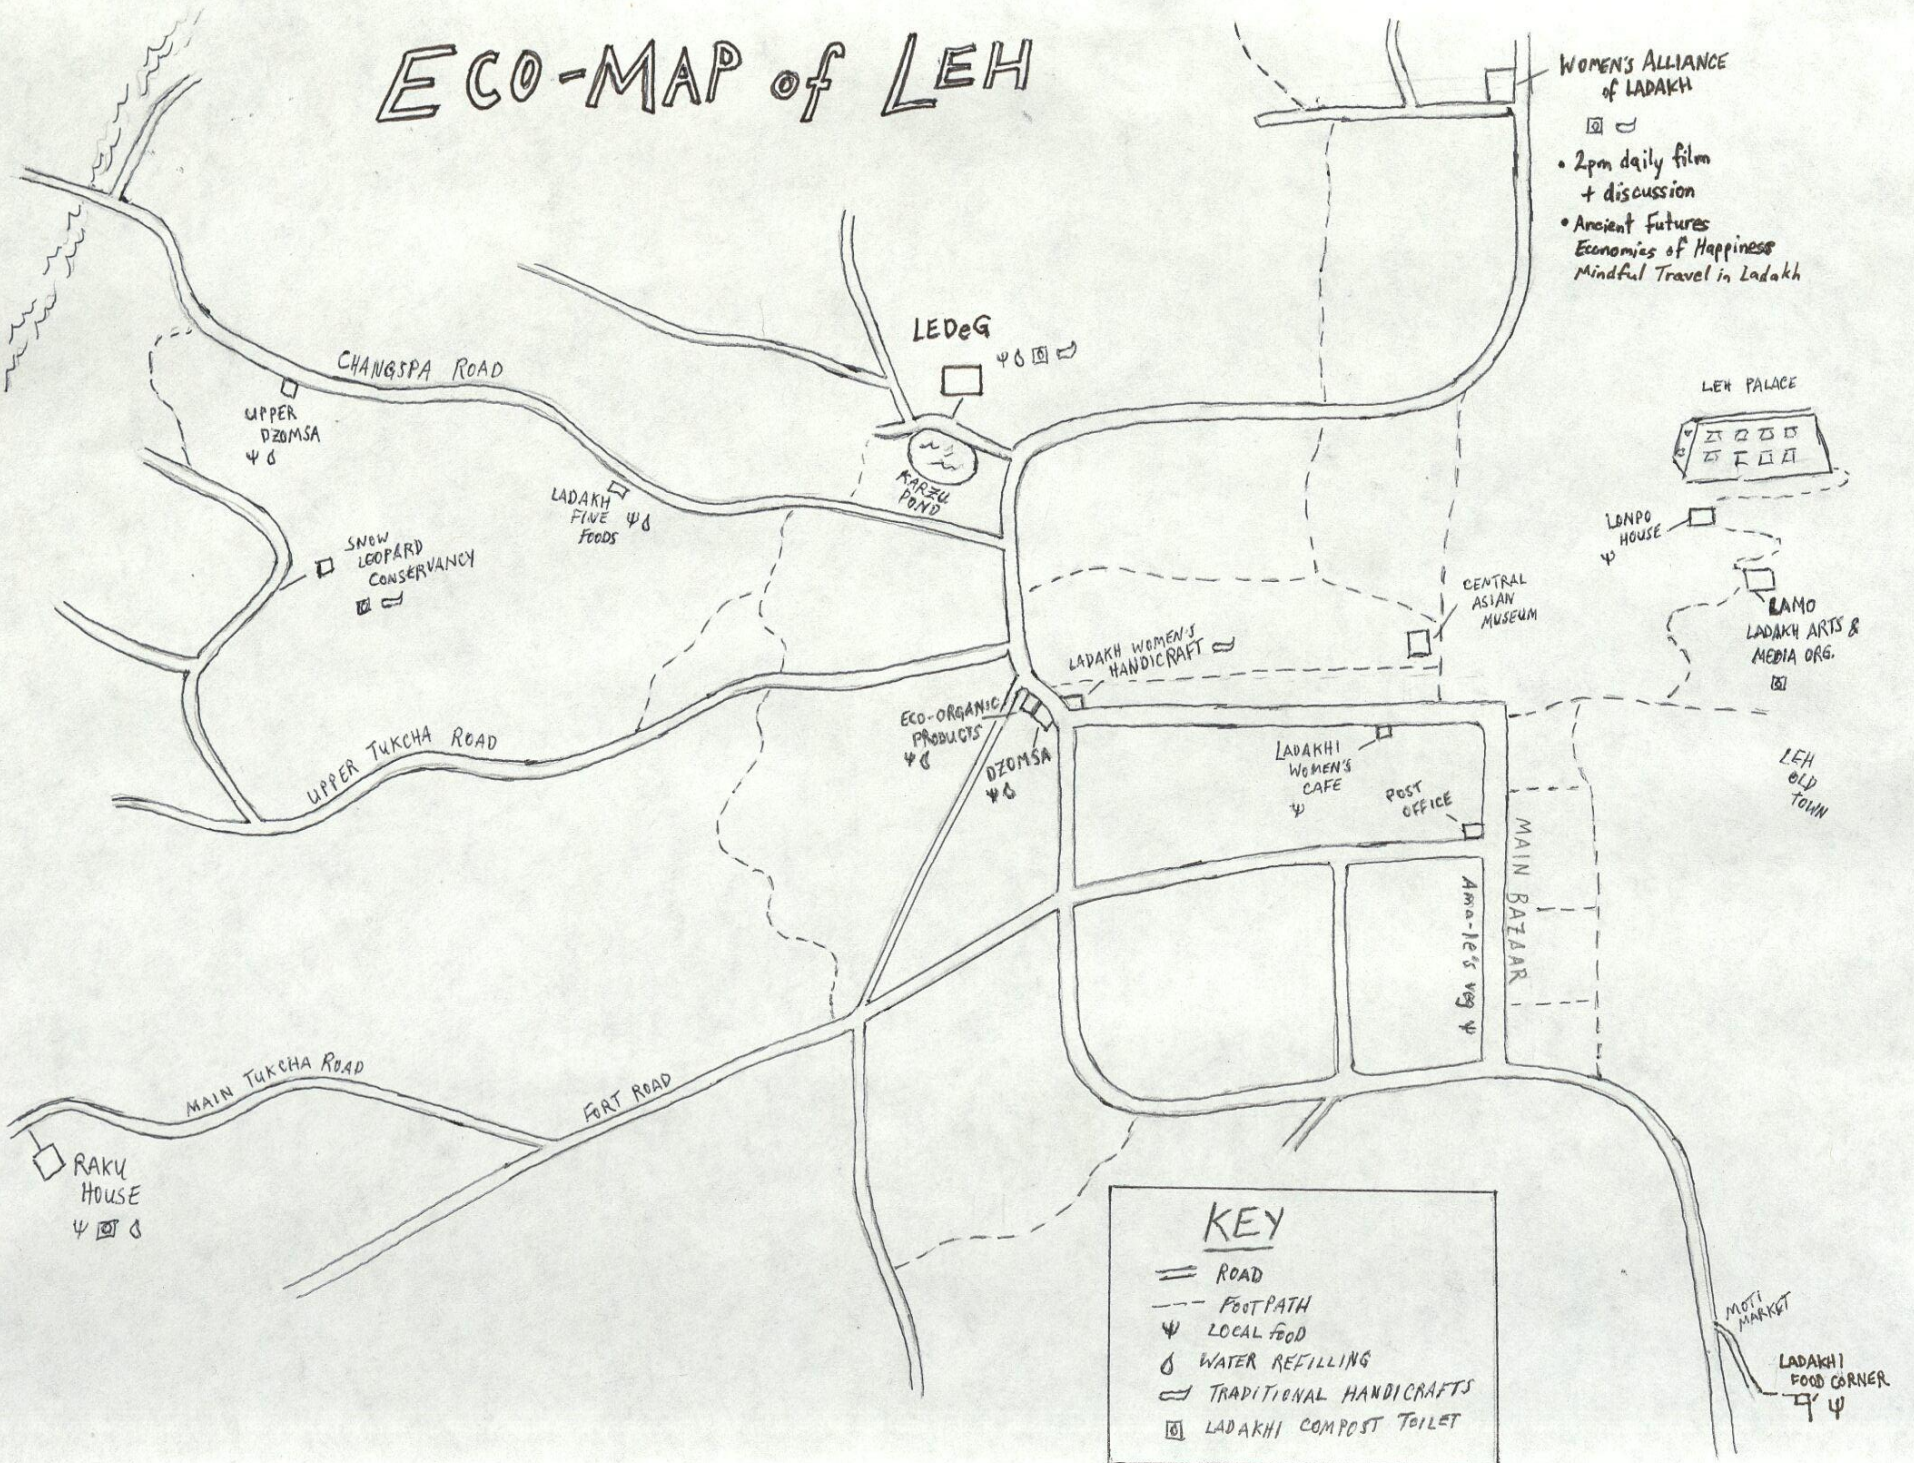

ECO-MAP of LEH

WOMEN'S ALLIANCE
of LADAKH

- ☐
- 2pm daily film
+ discussion
- Ancient Futures
Economics of Happiness
Mindful Travel in Ladakh

KEY

- == ROAD
- - - FOOTPATH
- ψ LOCAL FOOD
- ⊕ WATER REFILLING
- ☞ TRADITIONAL HANDICRAFTS
- ☐ LADAKHI COMPOST TOILET